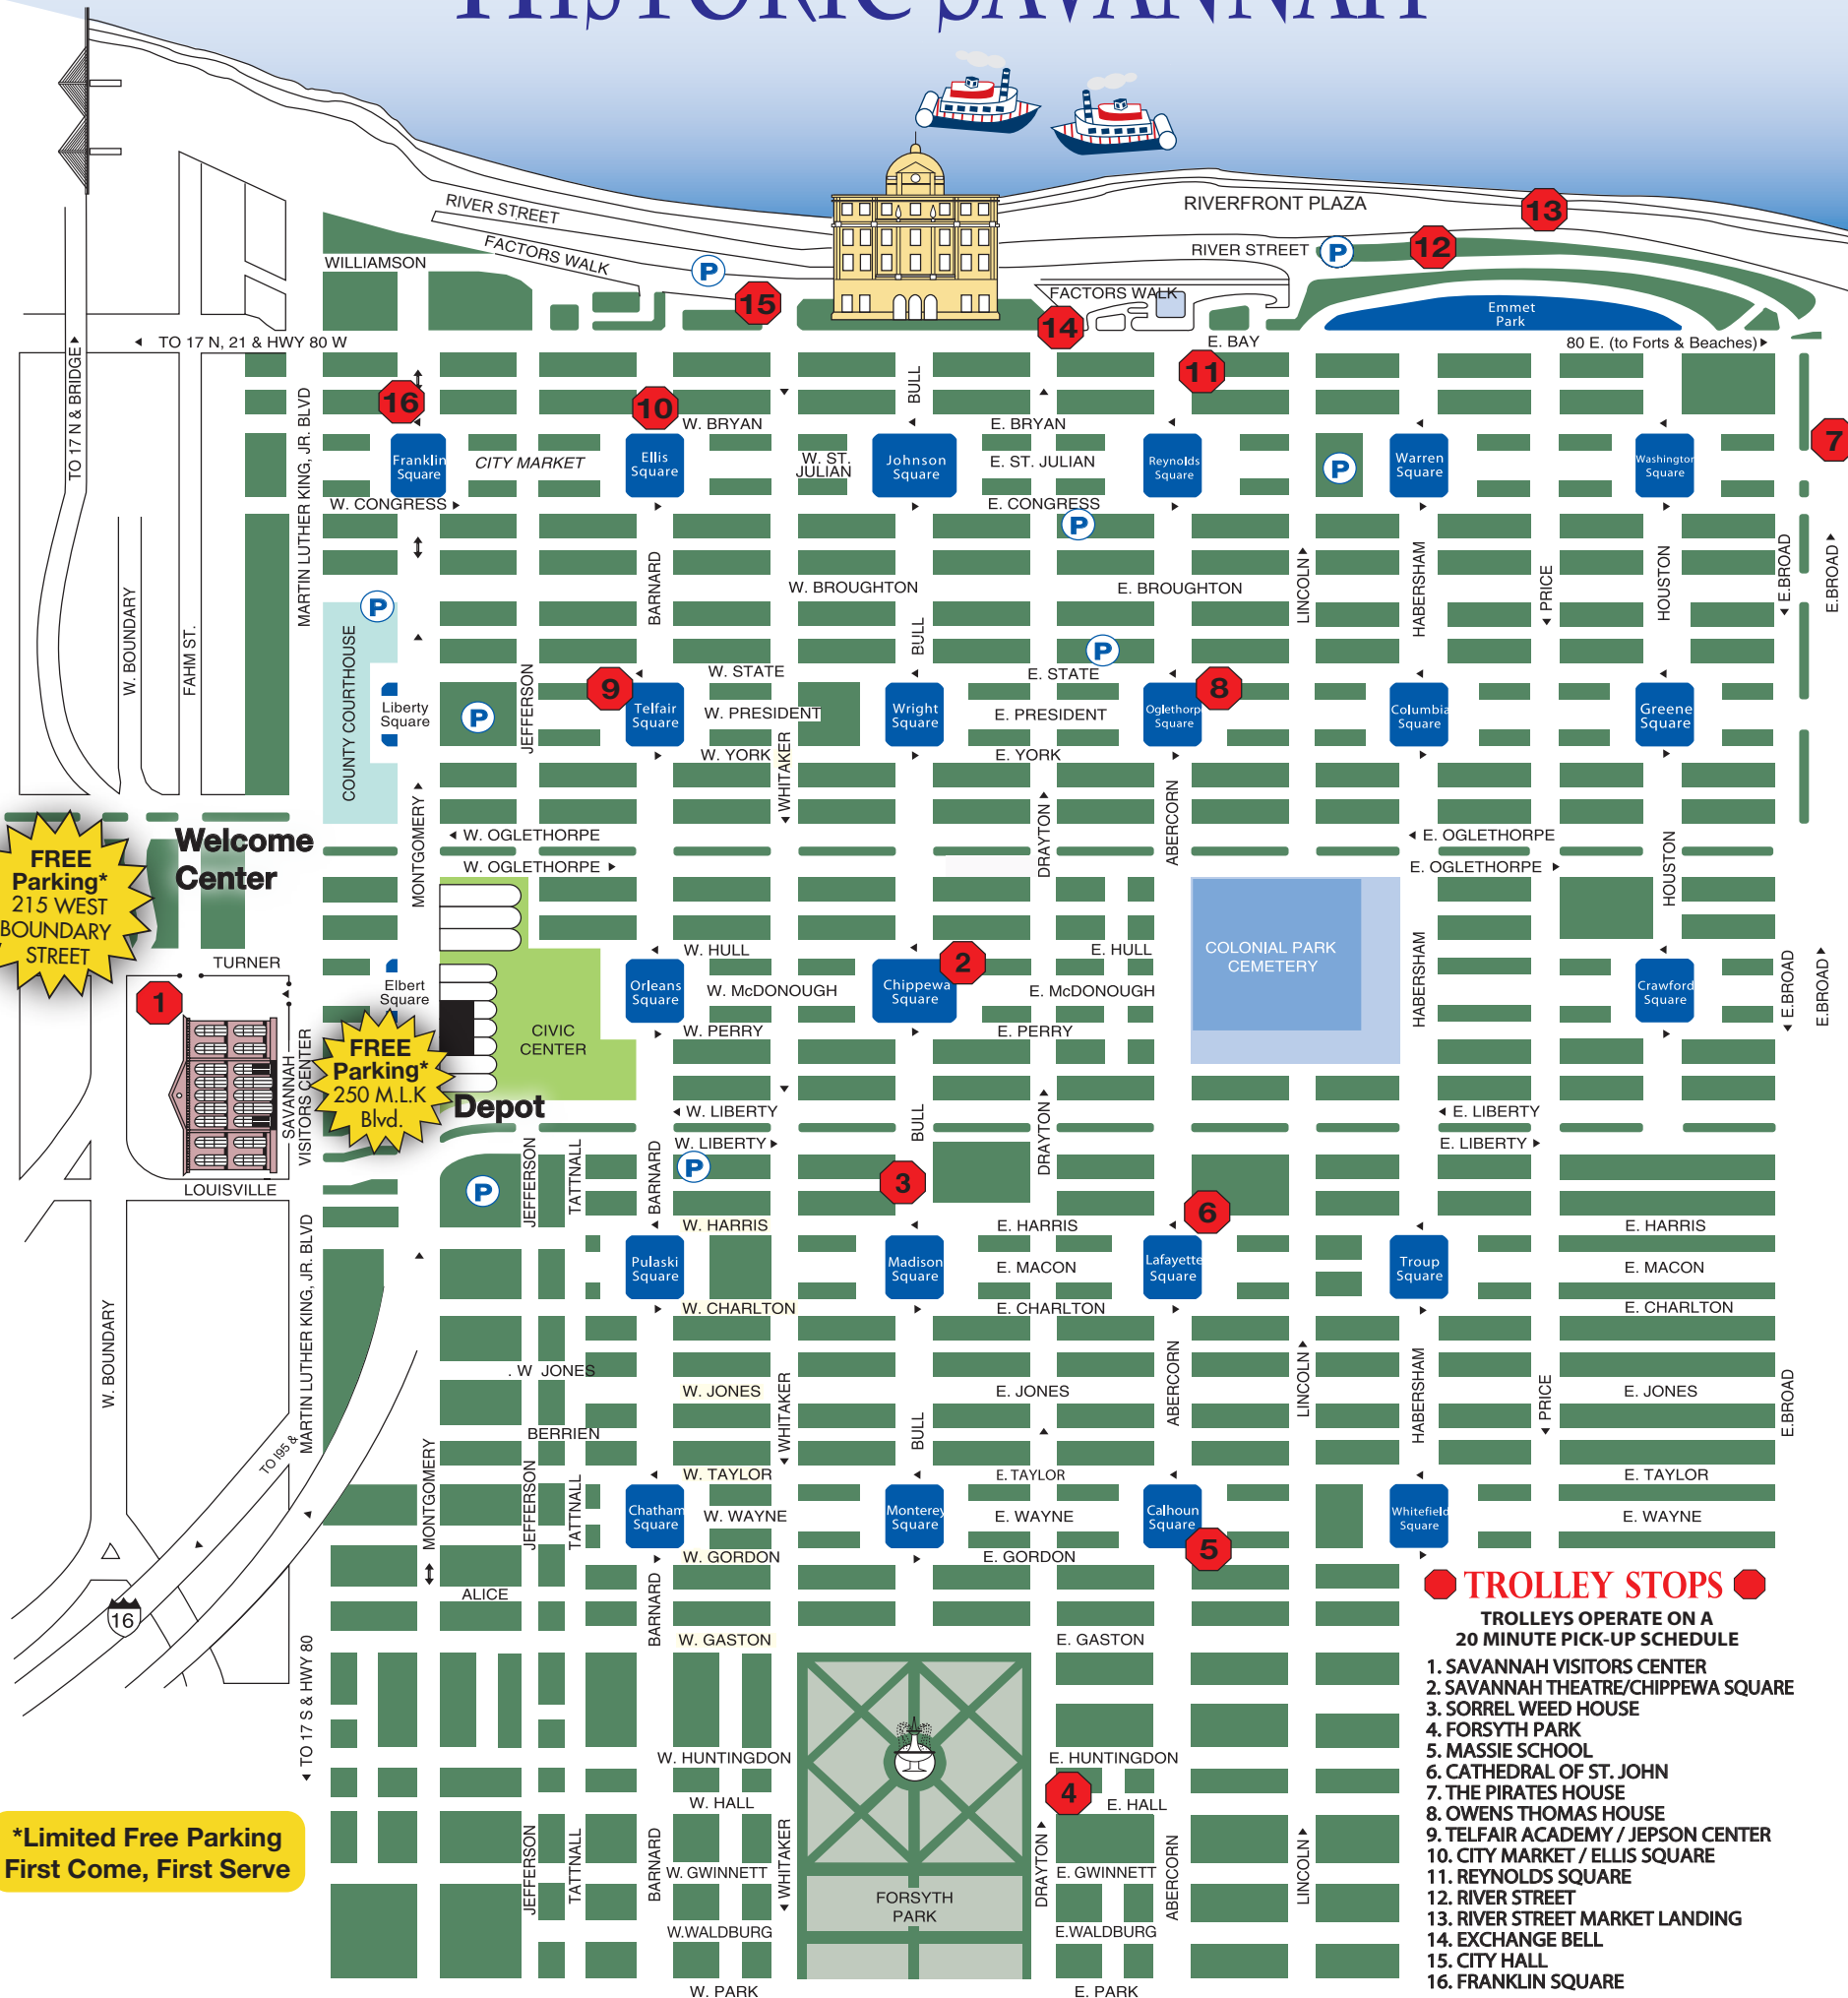

# HISTORIC SAVANNAH

**FREE Parking\***  
215 WEST  
BOUNDARY  
STREET

**Welcome Center**

**FREE Parking\***  
250 M.L.K  
Blvd.

**Depot**

**\*Limited Free Parking**  
First Come, First Serve

## TROLLEY STOPS

TROLLEYS OPERATE ON A  
20 MINUTE PICK-UP SCHEDULE

1. SAVANNAH VISITORS CENTER
2. SAVANNAH THEATRE/CHIPPEWA SQUARE
3. SORRELL WEED HOUSE
4. FORSYTH PARK
5. MASSIE SCHOOL
6. CATHEDRAL OF ST. JOHN
7. THE PIRATES HOUSE
8. OWENS THOMAS HOUSE
9. TELFAIR ACADEMY / JEPSON CENTER
10. CITY MARKET / ELLIS SQUARE
11. REYNOLDS SQUARE
12. RIVER STREET
13. RIVER STREET MARKET LANDING
14. EXCHANGE BELL
15. CITY HALL
16. FRANKLIN SQUARE